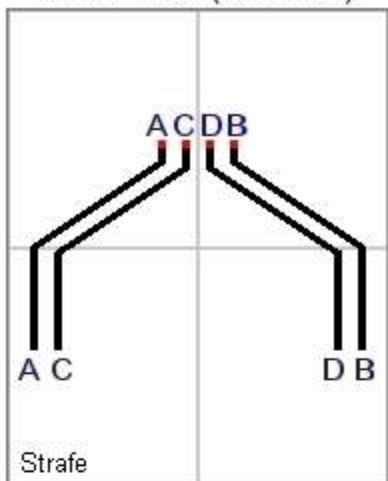

Novice Team – First Routine – Page 4

White Tree (Row Rev)

Turn to Column (Row)

Salute Audience

Exit Field